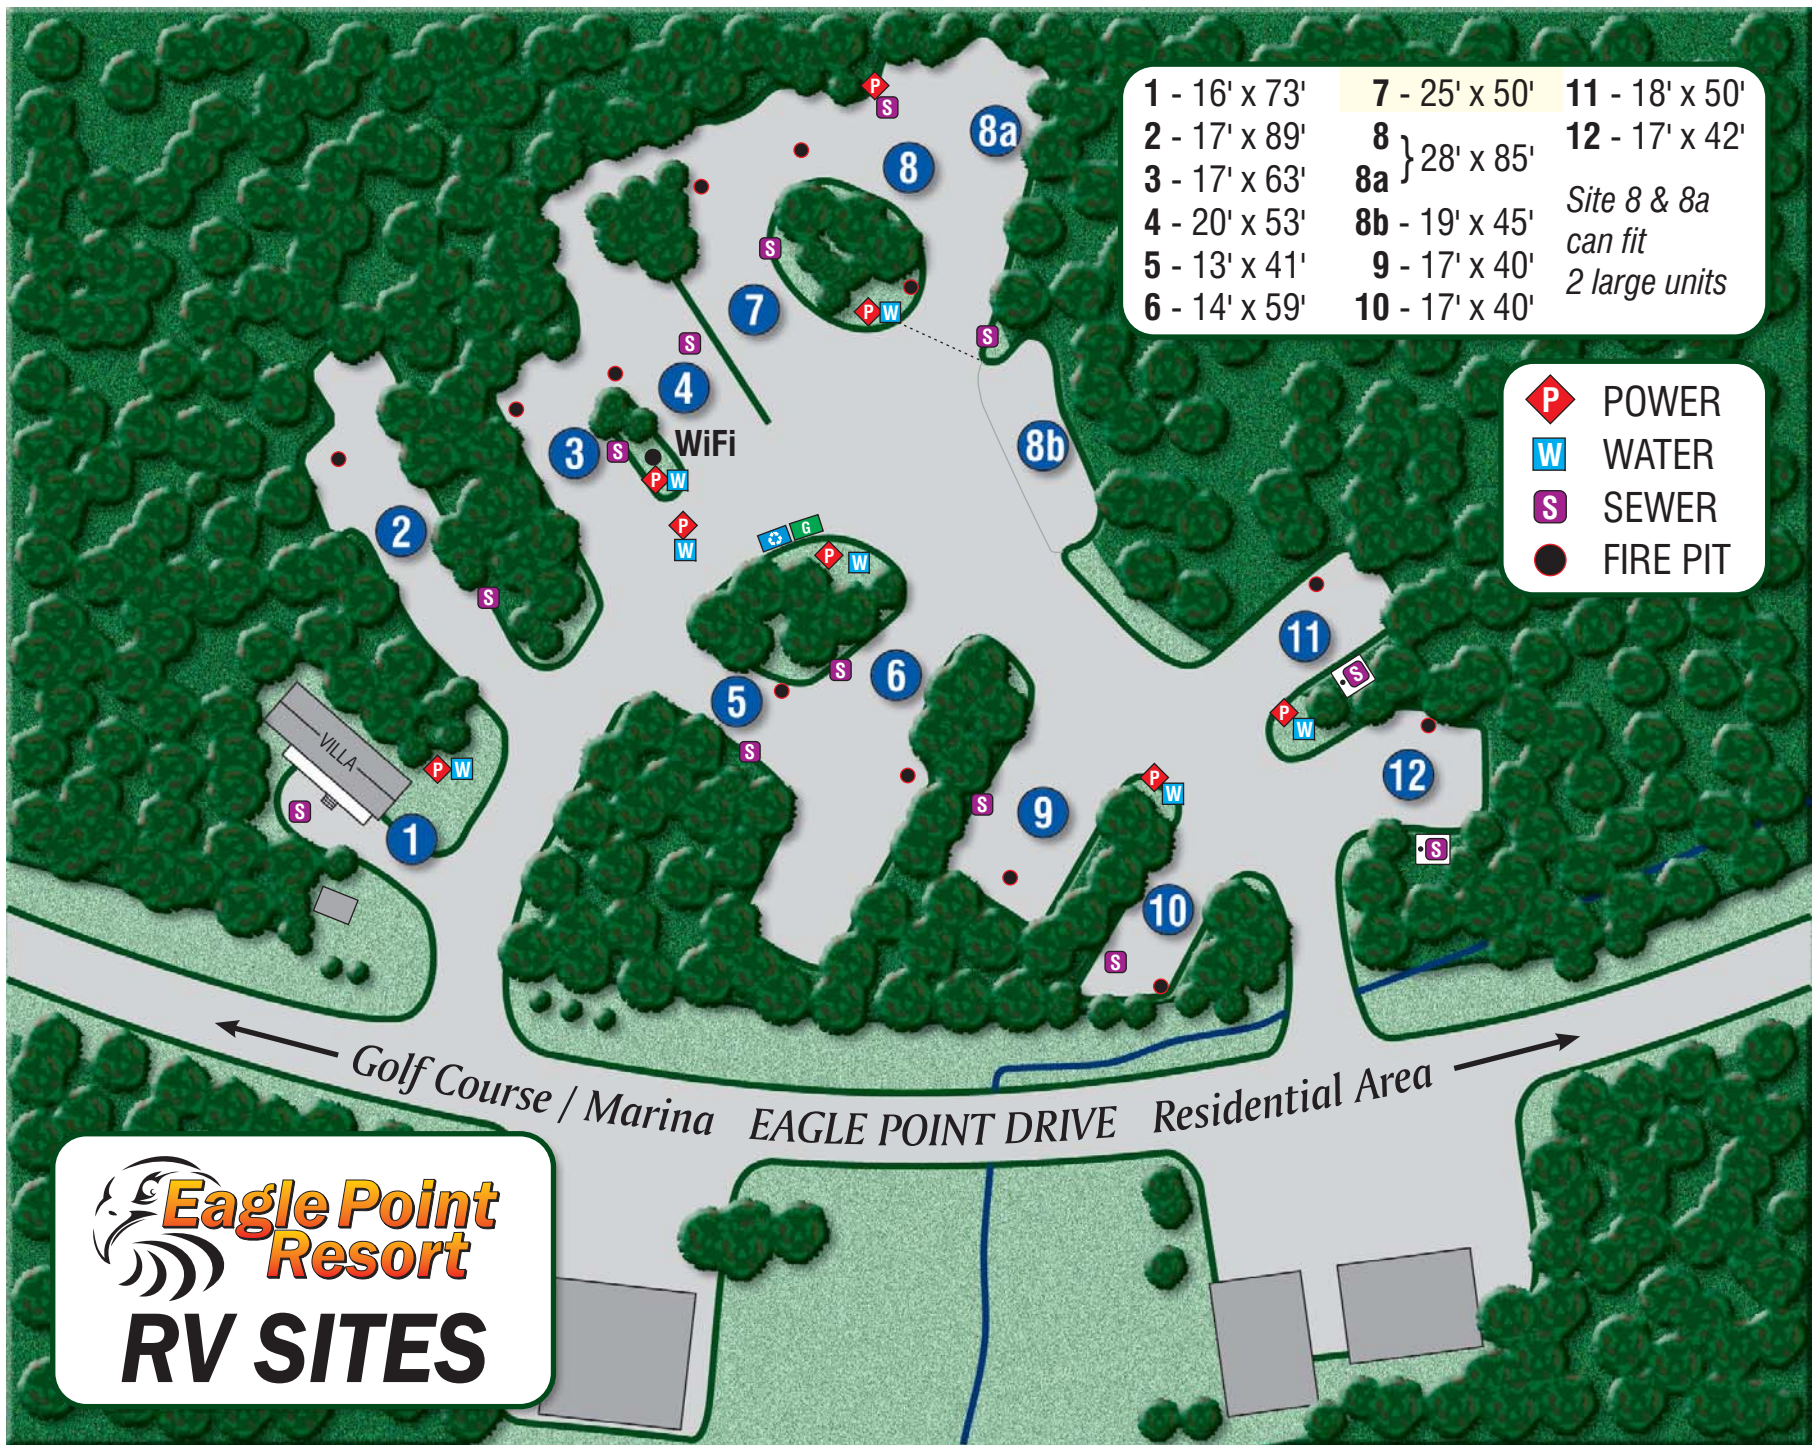

1 - 16' x 73'	7 - 25' x 50'	11 - 18' x 50'
2 - 17' x 89'	8 } 28' x 85'	12 - 17' x 42'
3 - 17' x 63'	8a }	Site 8 & 8a
4 - 20' x 53'	8b - 19' x 45'	can fit
5 - 13' x 41'	9 - 17' x 40'	2 large units
6 - 14' x 59'	10 - 17' x 40'	

-  POWER
-  WATER
-  SEWER
-  FIRE PIT

**Eagle Point
Resort**

RV SITES